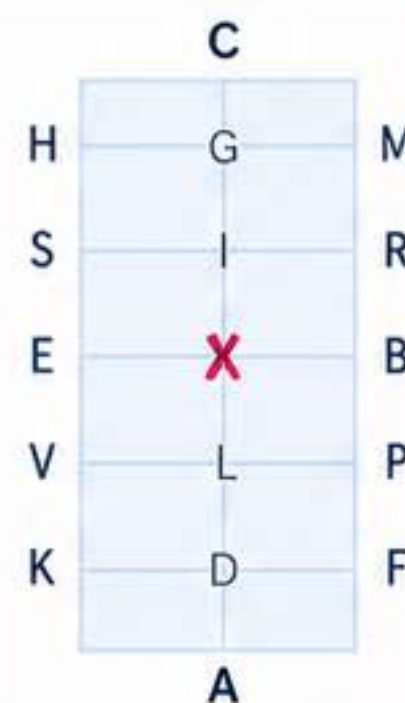

### PREP 1

**1**

"A"  
Enter  
working  
trot rising  
  
Between  
"X & C"  
medium  
walk

**2**

"C"  
Track right  
  
"MBF"  
Working  
Trot Rising

**3**

"A"  
Circle right  
20 metres,  
working  
trot rising

**4**

"KXM"  
Change rein,  
working  
trot rising

**5**

"C"  
Circle left  
20 metres,  
working  
trot rising

**6**

"Between  
C&H"  
Medium  
walk

**7**

"HXF"  
Change rein  
in free walk  
on a long rein

**8**

"FA"  
Change rein  
in free walk  
on long rein  
  
"A"  
Down  
centreline

**9**

"X"  
Halt &  
salute

--- Pink dashed line = path

Blue arrow = direction

Arena 20m x 40m