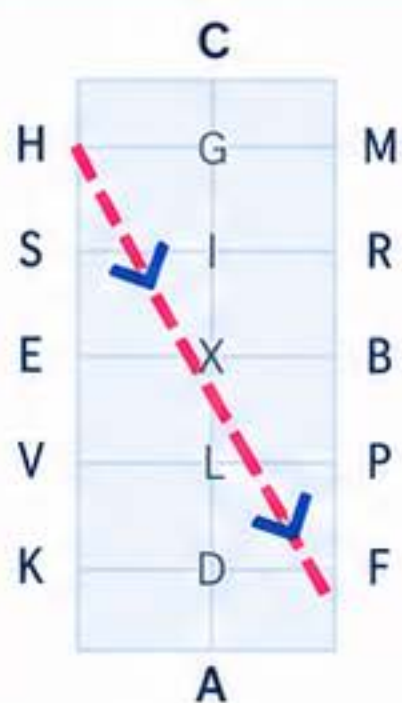

### PREP 1

**1**

"A"  
Enter  
working  
trot rising  
  
Between  
"X & C"  
medium  
walk

**2**

"C"  
Track right  
  
"MBF"  
Working  
Trot Rising

**3**

"A"  
Circle right  
20 metres,  
working  
trot rising

**4**

"KXM"  
Change rein,  
working  
trot rising

**5**

"C"  
Circle left  
20 metres,  
working  
trot rising

**6**

"Between  
C&H"  
Medium  
walk

**7**

"HXF"  
Change rein  
in free walk  
on a long rein

**8**

"FA"  
Change rein  
in free walk  
on long rein  
  
"A"  
Down  
centreline

**9**

"X"  
Halt &  
salute

--- Pink dashed line = path

Blue arrow = direction

Arena 20m x 40m