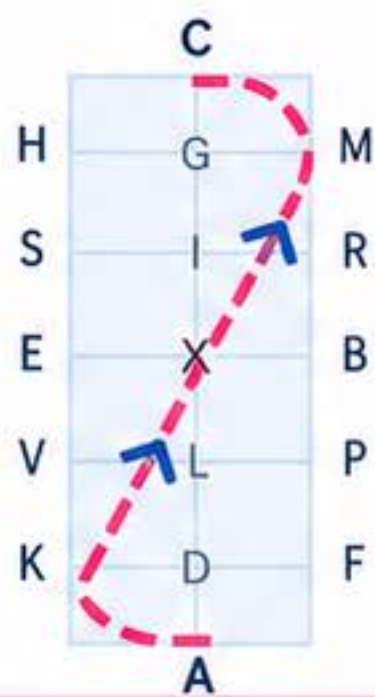

## VIRTUAL DRESSAGE DIAGRAM

### PREP 1

**1**

"A"  
Enter  
working  
trot rising  
  
Between  
"X & C"  
medium  
walk

**2**

"C"  
Track right  
  
"MBF"  
Working  
Trot Rising

**3**

"A"  
Circle right  
20 metres,  
working  
trot rising

**4**

"KXM"  
Change rein,  
working  
trot rising

**5**

"C"  
Circle left  
20 metres,  
working  
trot rising

**6**

"Between  
C&H"  
Medium  
walk

**7**

"HXF"  
Change rein  
in free walk  
on a long rein

**8**

"FA"  
Change rein  
in free walk  
on long rein  
  
"A"  
Down  
centreline

**9**

"X"  
Halt &  
salute

--- Pink dashed line = path

Blue arrow = direction

Arena 20m x 40m