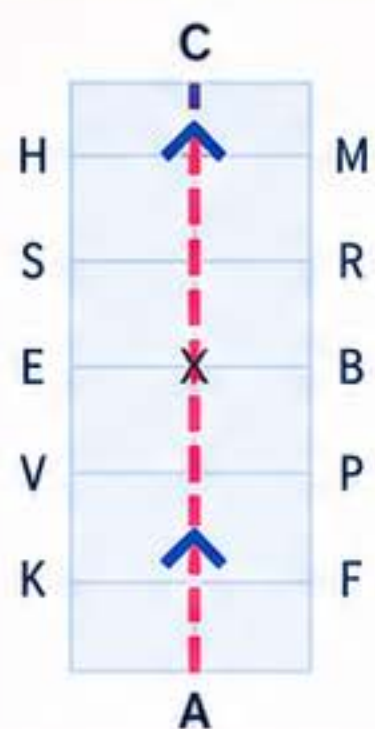

## VIRTUAL DRESSAGE DIAGRAM

### PREP 1

**1**

"A"  
Enter  
working  
trot rising  
  
Between  
"X & C"  
medium  
walk

**2**

"C"  
Track right  
  
"MBF"  
Working  
Trot Rising

**3**

"A"  
Circle right  
20 metres,  
working  
trot rising

**4**

"KXM"  
Change rein,  
working  
trot rising

**5**

"C"  
Circle left  
20 metres,  
working  
trot rising

**6**

"Between  
C&H"  
Medium  
walk

**7**

"HXF"  
Change rein  
in free walk  
on a long rein

**8**

"FA"  
Change rein  
in free walk  
on long rein  
  
"A"  
Down  
centreline

**9**

"X"  
Halt &  
salute

--- Pink dashed line = path

Blue arrow = direction

Arena 20m x 40m