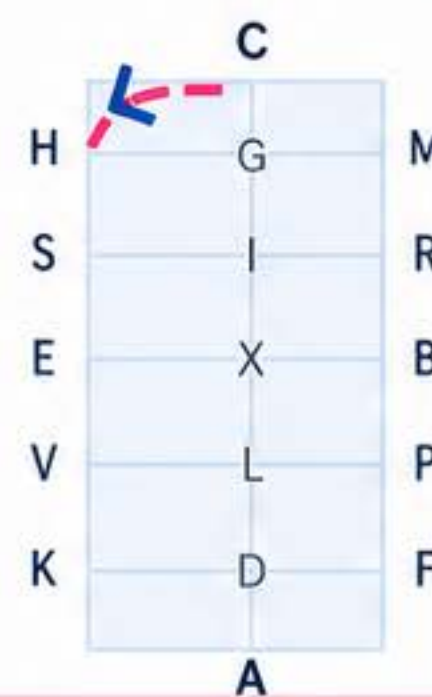

### PREP 1

**1**

"A"  
Enter  
working  
trot rising  
  
Between  
"X & C"  
medium  
walk

**2**

"C"  
Track right  
  
"MBF"  
Working  
Trot Rising

**3**

"A"  
Circle right  
20 metres,  
working  
trot rising

**4**

"KXM"  
Change rein,  
working  
trot rising

**5**

"C"  
Circle left  
20 metres,  
working  
trot rising

**6**

"Between  
C&H"  
Medium  
walk

**7**

"HXF"  
Change rein  
in free walk  
on a long rein

**8**

"FA"  
Change rein  
in free walk  
on long rein  
  
"A"  
Down  
centreline

**9**

"X"  
Halt &  
salute

--- Pink dashed line = path

Blue arrow = direction

Arena 20m x 40m