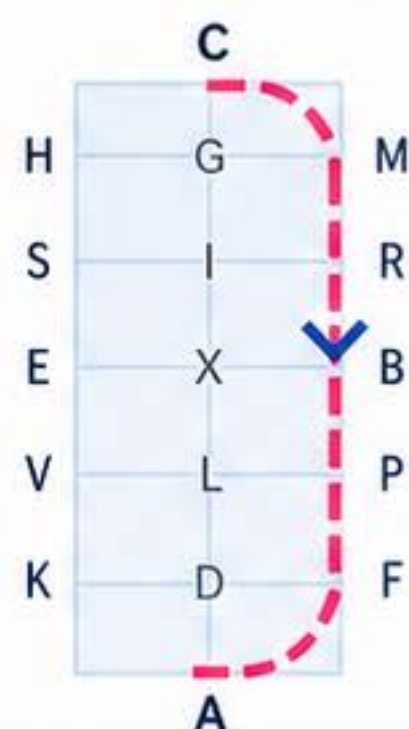

### PREP 1

**1**

"A"  
Enter  
working  
trot rising  
  
Between  
"X & C"  
medium  
walk

**2**

"C"  
Track right  
  
"MBF"  
Working  
Trot Rising

**3**

"A"  
Circle right  
20 metres,  
working  
trot rising

**4**

"KXM"  
Change rein,  
working  
trot rising

**5**

"C"  
Circle left  
20 metres,  
working  
trot rising

**6**

"Between  
C&H"  
Medium  
walk

**7**

"HXF"  
Change rein  
in free walk  
on a long rein

**8**

"FA"  
Change rein  
in free walk  
on long rein  
  
"A"  
Down  
centreline

**9**

"X"  
Halt &  
salute

--- Pink dashed line = path

Blue arrow = direction

Arena 20m x 40m