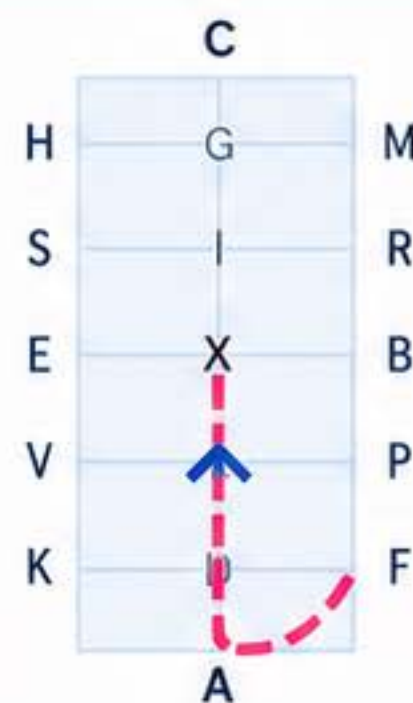

### PREP 1

**1**

"A"  
Enter  
working  
trot rising  
  
Between  
"X & C"  
medium  
walk

**2**

"C"  
Track right  
  
"MBF"  
Working  
Trot Rising

**3**

"A"  
Circle right  
20 metres,  
working  
trot rising

**4**

"KXM"  
Change rein,  
working  
trot rising

**5**

"C"  
Circle left  
20 metres,  
working  
trot rising

**6**

"Between  
C&H"  
Medium  
walk

**7**

"HXF"  
Change rein  
in free walk  
on a long rein

**8**

"FA"  
Change rein  
in free walk  
on long rein  
  
"A"  
Down  
centreline

**9**

"X"  
Halt &  
salute

--- Pink dashed line = path

Blue arrow = direction

Arena 20m x 40m