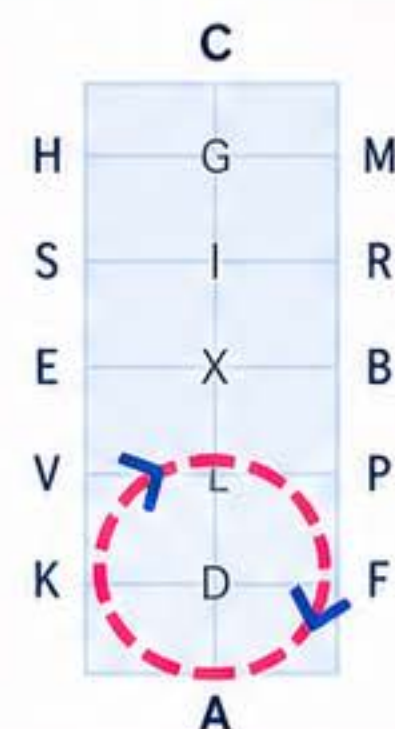

### PREP 1

**1**

"A"  
Enter  
working  
trot rising  
  
Between  
"X & C"  
medium  
walk

**2**

"C"  
Track right  
  
"MBF"  
Working  
Trot Rising

**3**

"A"  
Circle right  
20 metres,  
working  
trot rising

**4**

"KXM"  
Change rein,  
working  
trot rising

**5**

"C"  
Circle left  
20 metres,  
working  
trot rising

**6**

"Between  
C&H"  
Medium  
walk

**7**

"HXF"  
Change rein  
in free walk  
on a long rein

**8**

"FA"  
Change rein  
in free walk  
on long rein  
  
"A"  
Down  
centreline

**9**

"X"  
Halt &  
salute

--- Pink dashed line = path

Blue arrow = direction

Arena 20m x 40m