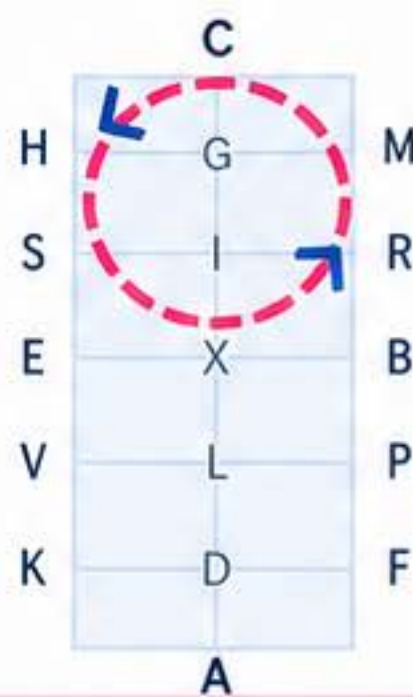

## VIRTUAL DRESSAGE DIAGRAM

### PREP 1

**1**

"A"  
Enter  
working  
trot rising  
  
Between  
"X & C"  
medium  
walk

**2**

"C"  
Track right  
  
"MBF"  
Working  
Trot Rising

**3**

"A"  
Circle right  
20 metres,  
working  
trot rising

**4**

"KXM"  
Change rein,  
working  
trot rising

**5**

"C"  
Circle left  
20 metres,  
working  
trot rising

**6**

"Between  
C&H"  
Medium  
walk

**7**

"HXF"  
Change rein  
in free walk  
on a long rein

**8**

"FA"  
Change rein  
in free walk  
on long rein  
  
"A"  
Down  
centreline

**9**

"X"  
Halt &  
salute

--- Pink dashed line = path

Blue arrow = direction

Arena 20m x 40m